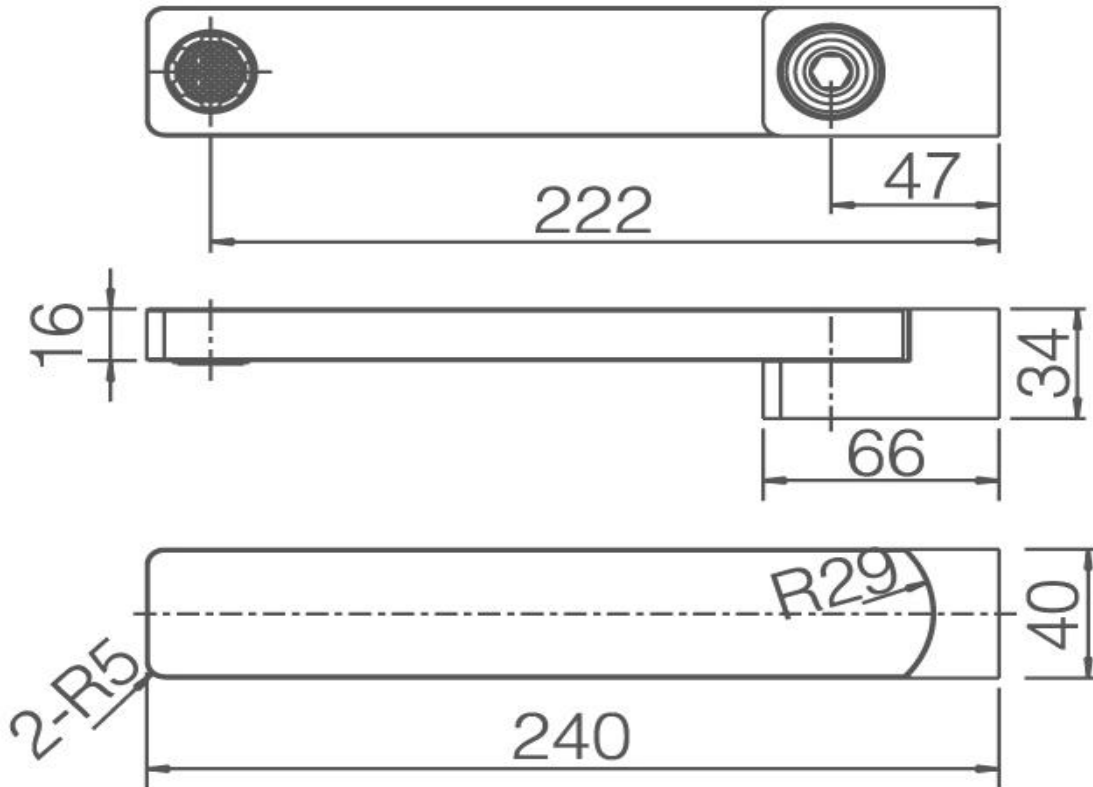

BRAVO-II SWIVEL SPOUT

Pressure Rating: Min 150KPa - Max 500KPa
Temperature Rating: Min 1°C - Max 75°C

Chrome
WT 623A

Brushed Nickel
WT623BN

Gun Metal
WT 623GM

Matt Black
WT 623MK

SPECIFICATIONS

CLEANING & MAINTENANCE: